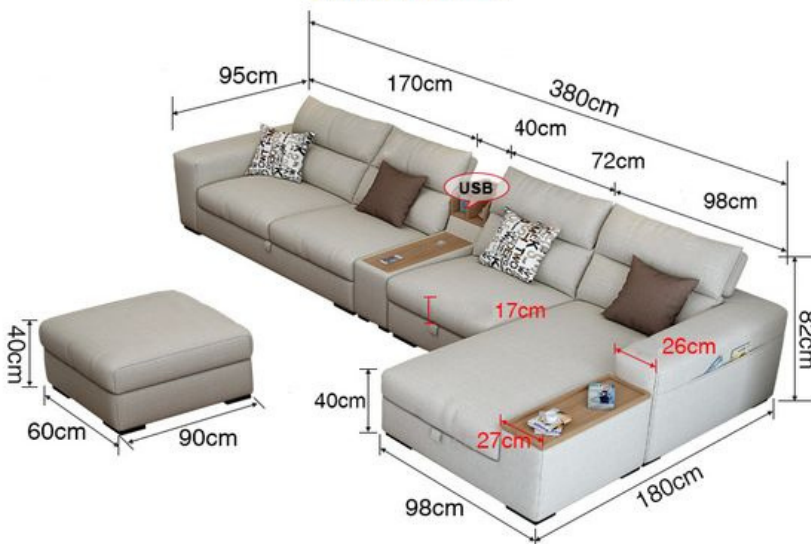

أبعاد المنتج PRODUCT DIMENSIONS