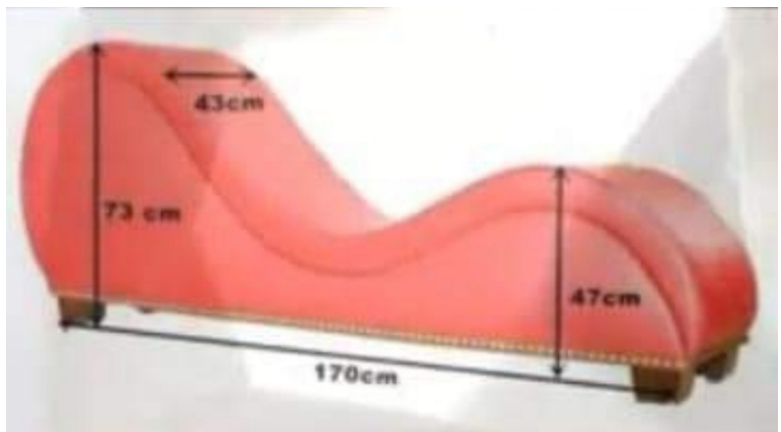

HSCODE 44191100

PRODUCT CODE: #876545

TALENAN BULAT

Various sizes and colours

Diameter 30 cm
Material Taek Wood

$ 2

PRODUCT CODE: #876545

TALENAN KERIS

Various sizes and colours

49 cm x 20 cm
Material Taek Wood

$ 1.75

PRODUCT CODE: #876545

BAKI SET

Various sizes and colours

29 cm x 39 cm Big
26 cm x 18 cm 2 pcs Little

$ 4

PRODUCT CODE: #87545

HSCODE 94035000

SOFA TANTRA

From
$ 300