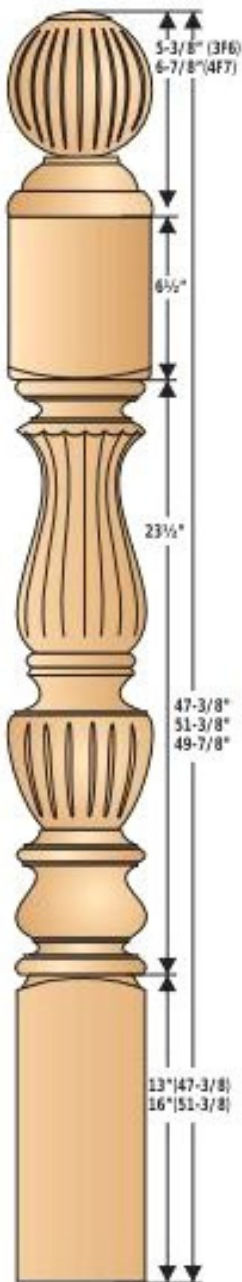

ITEM NO

A

PRODUCT CODE: #876545

STANDARD STEP LADDER A

Various sizes and colours
145 cm x 15 cm
material taek wood perhutani

$ 550

PRODUCT CODE: #876545

STANDARD STEP LADDER B

Various sizes and colours
135 cm x 15 cm
material taek wood perhutani

$ 500

PRODUCT CODE: #876545

STANDARD STEP LADDER C

Various sizes and colours
135 cm x 10 cm
material taek wood perhutani

$ 475

PRODUCT CODE: #876545

STANDARD STEP LADDER D

Various sizes and colours
135 cm x 10 cm
material taek wood perhutani

$ 475