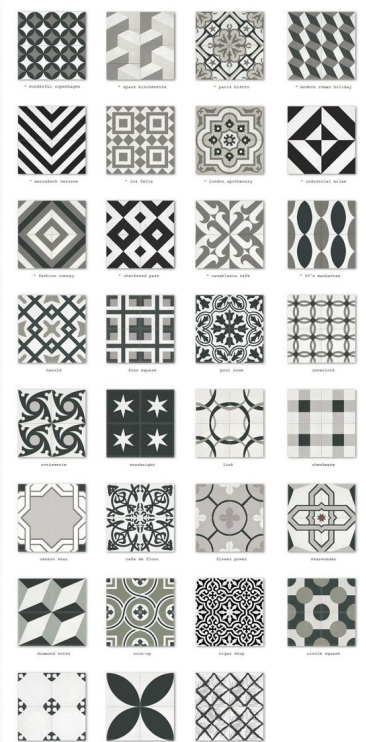

HSCODE 44191100

SQUARE CURVE PANEL

Various sizes and colours

Sonokeling wood material
thickness = 1.5 cm
width 30 cm x 30 cm
curved models

$ 3.5

SQUARE CURVE PANEL B

Various sizes and colours

Sonokeling and teak combination material
thickness 1,5 cm
width 30 cm x 30 cm

$ 3

SQUARE PANEL

Various sizes and colours

Sonokeling material, a combination of teak,
minimalist style
thicknesses 1,5 cm and 1 cm
size 30 cm x 30 cm

$ 3

SONOKELING SQUARE

Various sizes and colours

Sonokeling material
low-height plot minimalist model
1.5 cm and 1 cm thick
size 30cm x 30cm

$ 3.5

CREATIVE WEAVE

Various sizes and colours

curved weave model
SonoKeling and teak combination material
size 50 cm x 18 cm x 1.5 cm

$ 3

3D TAEK CUTTING

Various sizes and colours

3 dimensional teak wood cutting board
Thick 4 cm
width 27 cm
length 44 cm

$ 15

PYRAMID PANEL

Various sizes and colours

pyramid model dimensions
20 cm x 40 cm x 1.5 cm

$ 3

ANOTHER DESIGN PRICE CALL