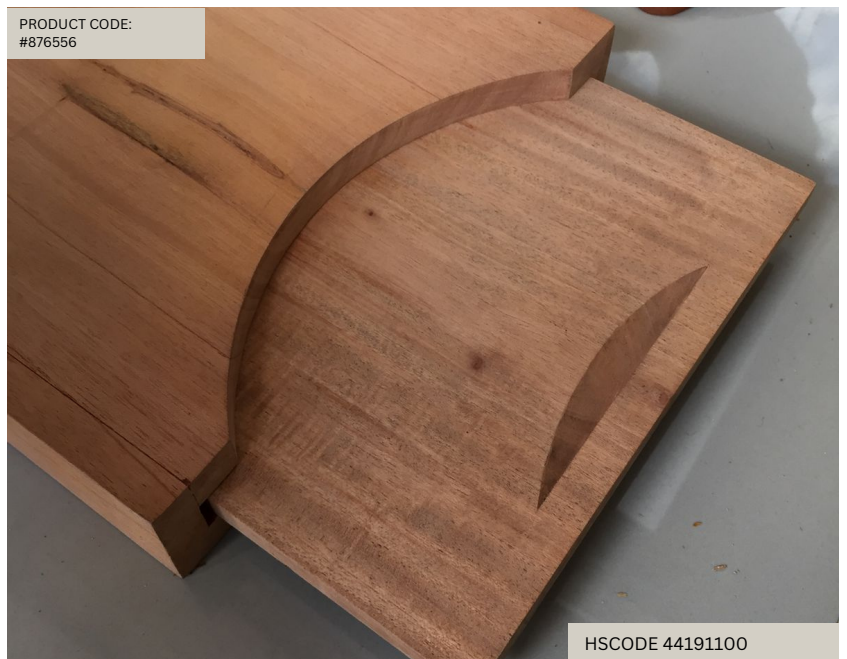

TELENAN SET

Various sizes and colours

CUTTING BOARD SET
SIZE DL 200 mm x 390 mm x 40 mm
INCLUDE INSERT BOARD
SIZE DD 180 mm x 39 mm
Material Taek Wood

$ 7

PRODUCT CODE: #876556