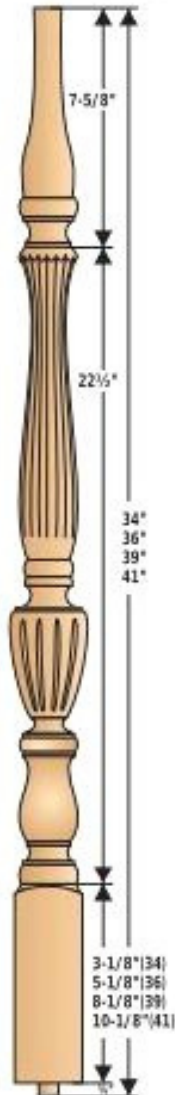

Pin Top Balusters 2'

D

PRODUCT CODE: #876545

STANDARD STEP LADDER A

Various sizes and colours
145 cm x 15 cm
material taek wood perhutani

$ 550

PRODUCT CODE: #876545

STANDARD STEP LADDER B

Various sizes and colours
135 cm x 15 cm
material taek wood perhutani

$ 500

PRODUCT CODE: #876545

STANDARD STEP LADDER C

Various sizes and colours
135 cm x 10 cm
material taek wood perhutani

$ 475

PRODUCT CODE: #876545

STANDARD STEP LADDER D

Various sizes and colours
135 cm x 10 cm
material taek wood perhutani

$ 475