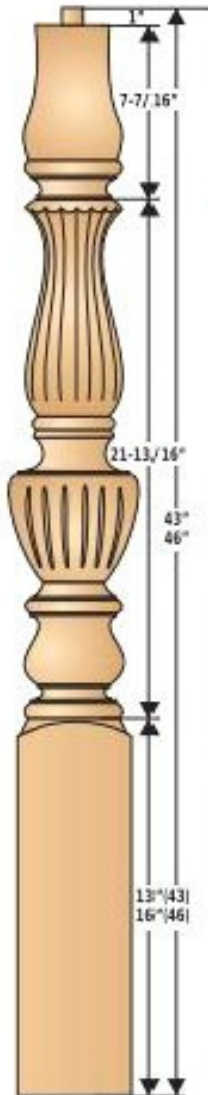

Pin Top Newels

B