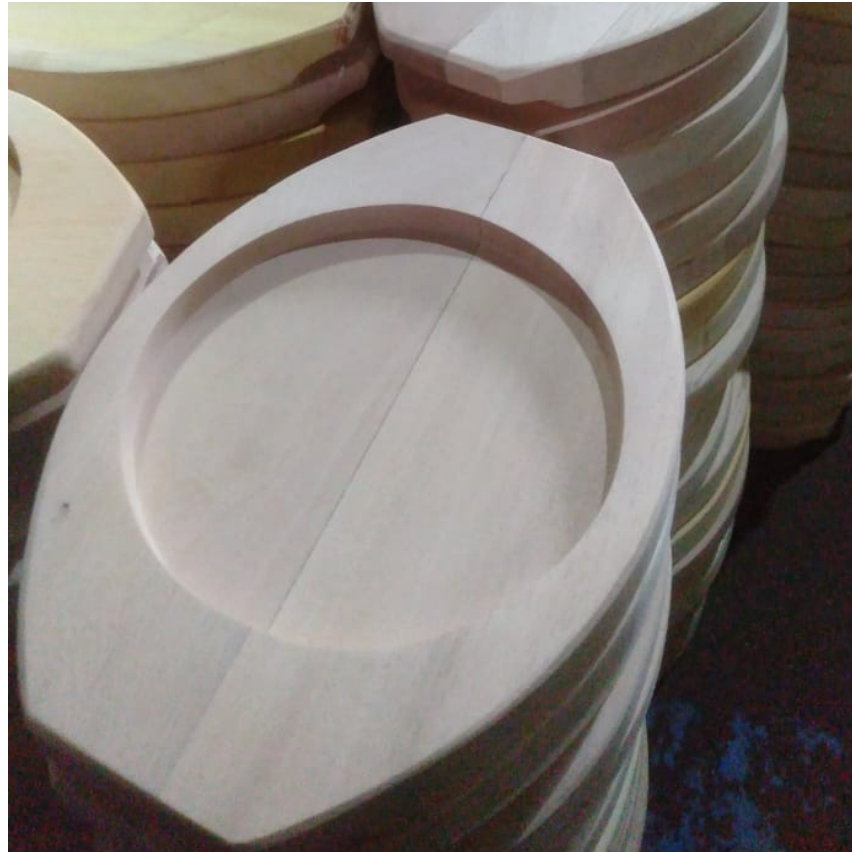

HSCODE 44191100

PRODUCT CODE: #87698

OVAL HOTPLATE WOODEN

Various sizes and colours / Various sizes and colours

Oval hotplet material taek wood

12,5x17,5x2,2

Diameter 9,5 cm

= $ 1

16,5x21,5x2,2

Diameter 13,5

= $ 2

13,5x 18,5x2,2

Diameter 10,5

= $1.35

17,5x22,5x2,2

Diameter 14,5

= $2.30

14,5x19,5x2,2

Diameter 11,5

= $ 1.50

18,5x23,5x2,2

Diameter 15,5

= $ 2.75

15,5x20,5x2,2

Diameter 12,5

= $ 1.75

$ 1 -> 2.75